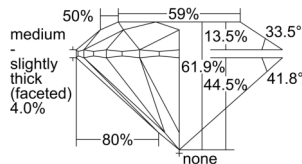

GIA®

FACSIMILE

GIA REPORT 5503339121

Verify this report at GIA.edu

GIA NATURAL DIAMOND DOSSIER®

September 03, 2024
GIA Report Number 5503339121
Shape and Cutting Style ..... Round Brilliant
Measurements ..... 4.47 - 4.50 x 2.78 mm

GRADING RESULTS

Carat Weight ..... 0.34 carat
Color Grade I
Clarity Grade VVS2
Cut Grade ..... Excellent

ADDITIONAL GRADING INFORMATION

Polish ..... Excellent
Symmetry ..... Excellent
Fluorescence ..... None
Clarity Characteristics ..... Pinpoint, Cloud
Inscription(s): GIA 5503339121

PROPORTIONS

Profile to actual proportions

GRADING SCALES

GIA COLOR SCALE	GIA CLARITY SCALE	GIA CUT SCALE	
D	FLAWLESS	EXCELLENT	
E	INTERNALLY FLAWLESS		
F		VVS₁	VERY GOOD
G	VVS₂		
H	VS₁	GOOD	
I	VS₂		
J	SI₁	FAIR	
K	SI₂		
L	I₁	POOR	
M	I₂		
N	I₃		
O			
P			
Q			
R			
S			
T			
U			
V			
W			
X			
Y			
Z