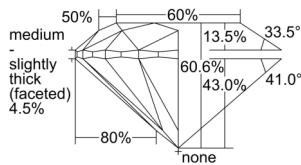

GIA®

FACSIMILE

GIA REPORT 5503343271

Verify this report at GIA.edu

GIA NATURAL DIAMOND DOSSIER®

September 04, 2024
GIA Report Number 5503343271
Shape and Cutting Style ..... Round Brilliant
Measurements ..... 4.34 - 4.37 x 2.64 mm

GRADING RESULTS

Carat Weight ..... 0.31 carat
Color Grade I
Clarity Grade VS2
Cut Grade ..... Excellent

ADDITIONAL GRADING INFORMATION

Polish ..... Excellent
Symmetry ..... Excellent
Fluorescence ..... None
Clarity Characteristics ..... Cloud, Feather
Inscription(s): GIA 5503343271

PROPORTIONS

Profile to actual proportions

GRADING SCALES

GIA COLOR SCALE	GIA CLARITY SCALE	GIA CUT SCALE	
D	FLAWLESS	EXCELLENT	
E	INTERNALLY FLAWLESS		
F		VVS₁	VERY GOOD
G	VVS₂		
H	VS₁	GOOD	
I	VS₂		
J	SI₁	FAIR	
K	SI₂		
L	I₁	POOR	
M	I₂		
N	I₃		
O			
P			
Q			
R			
S			
T			
U			
V			
W			
X			
Y			
Z