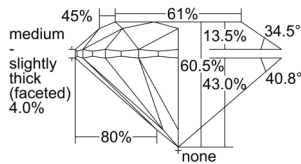

GIA®

FACSIMILE

GIA REPORT 5503343614

Verify this report at GIA.edu

GIA NATURAL DIAMOND DOSSIER®

September 04, 2024
GIA Report Number 5503343614
Shape and Cutting Style ..... Round Brilliant
Measurements ..... 4.77 - 4.79 x 2.89 mm

GRADING RESULTS

Carat Weight ..... 0.41 carat
Color Grade ..... E
Clarity Grade VVS1
Cut Grade ..... Excellent

ADDITIONAL GRADING INFORMATION

Polish ..... Excellent
Symmetry ..... Excellent
Fluorescence ..... None
Clarity Characteristics ..... Cloud, Feather
Inscription(s): GIA 5503343614

PROPORTIONS

Profile to actual proportions

GRADING SCALES

GIA COLOR SCALE	GIA CLARITY SCALE	GIA CUT SCALE	
D	FLAWLESS	EXCELLENT	
E	INTERNALLY FLAWLESS		
F		VVS₁	VERY GOOD
G	VVS₂		
H	VS₁	GOOD	
I	VS₂		
J	SI₁	FAIR	
K	SI₂		
L	I₁	POOR	
M	I₂		
N	I₃		
O			
P			
Q			
R			
S			
T			
U			
V			
W			
X			
Y			
Z