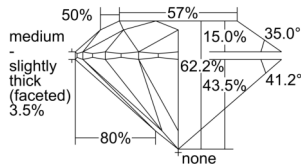

GIA®

FACSIMILE

GIA REPORT 5503344934

Verify this report at GIA.edu

GIA NATURAL DIAMOND DOSSIER®

September 09, 2024
GIA Report Number 5503344934
Shape and Cutting Style ..... Round Brilliant
Measurements ..... 5.07 - 5.11 x 3.16 mm

GRADING RESULTS

Carat Weight ..... 0.50 carat
Color Grade ..... F
Clarity Grade S11
Cut Grade ..... Excellent

ADDITIONAL GRADING INFORMATION

Polish ..... Excellent
Symmetry ..... Excellent
Fluorescence ..... None
Clarity Characteristics ..... Crystal
Inscription(s): GIA 5503344934

PROPORTIONS

Profile to actual proportions

GRADING SCALES

GIA COLOR SCALE	GIA CLARITY SCALE	GIA CUT SCALE
D	FLAWLESS	EXCELLENT
E	INTERNALLY FLAWLESS	
F	VVS₁	VERY GOOD
G		
H	VS₁	GOOD
I		
J	VS₂	FAIR
K		
L	SI₁	POOR
M		
N	I₁	
O		
P	I₂	
Q		
R	I₃	
S		
T		
U		
V		
W		
X		
Y		
Z