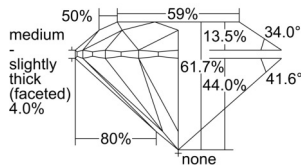

GIA®

FACSIMILE

GIA REPORT 5503346663

Verify this report at GIA.edu

GIA NATURAL DIAMOND DOSSIER®

September 04, 2024
GIA Report Number 5503346663
Shape and Cutting Style ..... Round Brilliant
Measurements ..... 4.77 - 4.81 x 2.96 mm

GRADING RESULTS

Carat Weight ..... 0.41 carat
Color Grade I
Clarity Grade VVS1
Cut Grade ..... Excellent

ADDITIONAL GRADING INFORMATION

Polish ..... Excellent
Symmetry ..... Excellent
Fluorescence ..... None
Clarity Characteristics ..... Cloud, Pinpoint, Feather
Inscription(s): GIA 5503346663

PROPORTIONS

Profile to actual proportions

GRADING SCALES

GIA COLOR SCALE	GIA CLARITY SCALE	GIA CUT SCALE	
D	FLAWLESS	EXCELLENT	
E	INTERNALLY FLAWLESS		
F		VVS₁	VERY GOOD
G	VVS₂		
H	VS₁	GOOD	
I	VS₂		
J	SI₁	FAIR	
K	SI₂		
L	I₁	POOR	
M	I₂		
N	I₃		
O			
P			
Q			
R			
S			
T			
U			
V			
W			
X			
Y			
Z