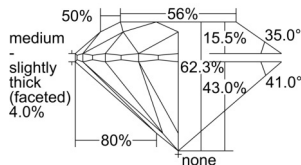

GIA®

FACSIMILE

GIA REPORT 5503347245

Verify this report at GIA.edu

GIA NATURAL DIAMOND DOSSIER®

September 04, 2024
GIA Report Number 5503347245
Shape and Cutting Style ..... Round Brilliant
Measurements ..... 5.07 - 5.10 x 3.17 mm

GRADING RESULTS

Carat Weight ..... 0.50 carat
Color Grade ..... E
Clarity Grade VS2
Cut Grade ..... Excellent

ADDITIONAL GRADING INFORMATION

Polish ..... Excellent
Symmetry ..... Excellent
Fluorescence ..... None
Clarity Characteristics ..... Crystal
Inscription(s): GIA 5503347245

PROPORTIONS

Profile to actual proportions

GRADING SCALES

GIA COLOR SCALE	GIA CLARITY SCALE	GIA CUT SCALE
D	FLAWLESS	EXCELLENT
E	INTERNALLY FLAWLESS	
F	VVS₁	VERY GOOD
G		
H	VS₁	GOOD
I		
J	VS₂	FAIR
K		
L	SI₁	POOR
M		
N	I₁	
O		
P	I₂	
Q		
R	I₃	
S		
T		
U		
V		
W		
X		
Y		
Z