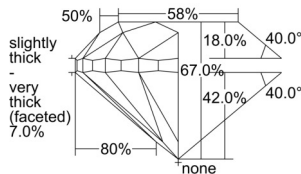

GIA®

FACSIMILE

GIA REPORT 5503349251

Verify this report at GIA.edu

GIA NATURAL DIAMOND DOSSIER®

September 06, 2024
GIA Report Number 5503349251
Shape and Cutting Style ..... Round Brilliant
Measurements ..... 5.77 - 5.93 x 3.92 mm

GRADING RESULTS

Carat Weight ..... 0.90 carat
Color Grade ..... F
Clarity Grade VS1
Cut Grade ..... Good

ADDITIONAL GRADING INFORMATION

Polish ..... Excellent
Symmetry ..... Good
Fluorescence ..... None
Clarity Characteristics..... Cloud, Crystal, Feather, Pinpoint
Inscription(s): GIA 5503349251

PROPORTIONS

GRADING SCALES

GIA COLOR SCALE	GIA CLARITY SCALE	GIA CUT SCALE	
D	FLAWLESS	EXCELLENT	
E	INTERNALLY FLAWLESS		
F		VVS₁	VERY GOOD
G	VVS₂		
H	VS₁	GOOD	
I	VS₂		
J	SI₁	FAIR	
K	SI₂		
L	I₁	POOR	
M			
N			
O	I₂		
P			
Q	I₃		
R			
S			
T			
U			
V			
W			
X			
Y			
Z