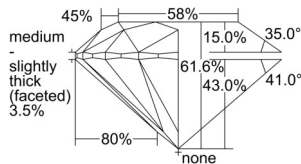

GIA®

FACSIMILE

GIA REPORT 5503349821

Verify this report at GIA.edu

GIA NATURAL DIAMOND DOSSIER®

September 04, 2024
GIA Report Number 5503349821
Shape and Cutting Style ..... Round Brilliant
Measurements ..... 5.50 - 5.53 x 3.40 mm

GRADING RESULTS

Carat Weight ..... 0.63 carat
Color Grade ..... G
Clarity Grade SI2
Cut Grade ..... Excellent

ADDITIONAL GRADING INFORMATION

Polish ..... Excellent
Symmetry ..... Excellent
Fluorescence ..... None
Clarity Characteristics ..... Cloud
Inscription(s): GIA 5503349821

PROPORTIONS

Profile to actual proportions

GRADING SCALES

GIA COLOR SCALE	GIA CLARITY SCALE	GIA CUT SCALE	
D	FLAWLESS	EXCELLENT	
E	INTERNALLY FLAWLESS		
F		VVS₁	VERY GOOD
G	VVS₂		
H	VS₁	GOOD	
I	VS₂		
J	SI₁	FAIR	
K	SI₂		
L	I₁	POOR	
M	I₂		
N	I₃		
O			
P			
Q			
R			
S			
T			
U			
V			
W			
X			
Y			
Z