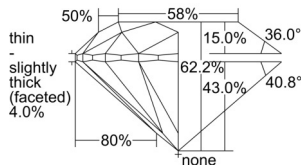

GIA®

FACSIMILE

GIA REPORT 5503351683

Verify this report at GIA.edu

GIA NATURAL DIAMOND DOSSIER®

September 04, 2024
GIA Report Number 5503351683
Shape and Cutting Style ..... Round Brilliant
Measurements ..... 4.48 - 4.51 x 2.80 mm

GRADING RESULTS

Carat Weight ..... 0.35 carat
Color Grade ..... G
Clarity Grade VS2
Cut Grade ..... Excellent

ADDITIONAL GRADING INFORMATION

Polish ..... Excellent
Symmetry ..... Excellent
Fluorescence ..... None
Clarity Characteristics ..... Crystal, Cloud, Feather
Inscription(s): GIA 5503351683

PROPORTIONS

Profile to actual proportions

GRADING SCALES

GIA COLOR SCALE	GIA CLARITY SCALE	GIA CUT SCALE	
COLOURLESS D	FLAWLESS	EXCELLENT	
E	INTERNALLY FLAWLESS		
F		VVS₁	VERY GOOD
G	VVS₂		
H	VS₁	GOOD	
I	VS₂		
J	SI₁	FAIR	
K	SI₂		
L	I₁	POOR	
M	I₂		
N	I₃		
O			
P			
Q			
R			
S			
T			
U			
V			
W			
X			
Y			
Z