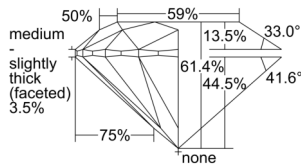

GIA®

FACSIMILE

GIA REPORT 5503355456

Verify this report at GIA.edu

GIA NATURAL DIAMOND DOSSIER®

September 09, 2024
GIA Report Number 5503355456
Shape and Cutting Style ..... Round Brilliant
Measurements ..... 5.71 - 5.74 x 3.51 mm

GRADING RESULTS

Carat Weight ..... 0.70 carat
Color Grade ..... G
Clarity Grade VS2
Cut Grade ..... Excellent

ADDITIONAL GRADING INFORMATION

Polish ..... Excellent
Symmetry ..... Excellent
Fluorescence ..... None
Clarity Characteristics ..... Cloud, Feather
Inscription(s): GIA 5503355456

PROPORTIONS

Profile to actual proportions

GRADING SCALES

GIA COLOR SCALE	GIA CLARITY SCALE	GIA CUT SCALE	
D	FLAWLESS	EXCELLENT	
E	INTERNALLY FLAWLESS		
F		VVS₁	VERY GOOD
G	VVS₂		
H	VS₁	GOOD	
I	VS₂		
J	SI₁	FAIR	
K	SI₂		
L	I₁	POOR	
M	I₂		
N	I₃		
O			
P			
Q			
R			
S			
T			
U			
V			
W			
X			
Y			
Z