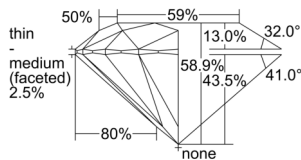

GIA®

FACSIMILE

GIA REPORT 5503357100

Verify this report at GIA.edu

GIA NATURAL DIAMOND DOSSIER®

September 06, 2024
GIA Report Number 5503357100
Shape and Cutting Style ..... Round Brilliant
Measurements ..... 5.01 - 5.04 x 2.96 mm

GRADING RESULTS

Carat Weight ..... 0.44 carat
Color Grade ..... D
Clarity Grade VS1
Cut Grade ..... Excellent

ADDITIONAL GRADING INFORMATION

Polish ..... Excellent
Symmetry ..... Excellent
Fluorescence ..... None
Clarity Characteristics..... Feather, Needle, Pinpoint, Cloud
Inscription(s): GIA 5503357100

PROPORTIONS

Profile to actual proportions

GRADING SCALES

GIA COLOR SCALE	GIA CLARITY SCALE	GIA CUT SCALE	
D	FLAWLESS	EXCELLENT	
E	INTERNALLY FLAWLESS		
F		VVS₁	VERY GOOD
G	VVS₂		
H	VS₁	GOOD	
I	VS₂		
J	SI₁	FAIR	
K	SI₂		
L	I₁	POOR	
M	I₂		
N	I₃		
O			
P			
Q			
R			
S			
T			
U			
V			
W			
X			
Y			
Z