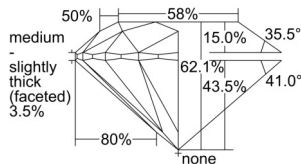

GIA®

FACSIMILE

GIA REPORT 5503357516

Verify this report at GIA.edu

GIA NATURAL DIAMOND DOSSIER®

September 04, 2024
GIA Report Number 5503357516
Shape and Cutting Style ..... Round Brilliant
Measurements ..... 4.50 - 4.54 x 2.81 mm

GRADING RESULTS

Carat Weight ..... 0.35 carat
Color Grade ..... F
Clarity Grade S11
Cut Grade ..... Excellent

ADDITIONAL GRADING INFORMATION

Polish ..... Excellent
Symmetry ..... Excellent
Fluorescence ..... None
Clarity Characteristics ..... Cloud, Feather
Inscription(s): GIA 5503357516

PROPORTIONS

Profile to actual proportions

GRADING SCALES

GIA COLOR SCALE	GIA CLARITY SCALE	GIA CUT SCALE	
D	FLAWLESS	EXCELLENT	
E	INTERNALLY FLAWLESS		
F		VVS₁	VERY GOOD
G	VVS₂		
H	VS₁	GOOD	
I	VS₂		
J	S1₁	FAIR	
K	S1₂		
L	I₁	POOR	
M	I₂		
N	I₃		
O			
P			
Q			
R			
S			
T			
U			
V			
W			
X			
Y			
Z