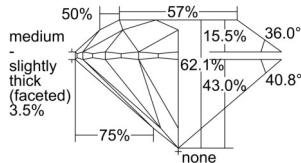

GIA®

FACSIMILE

GIA REPORT 5503363883

Verify this report at GIA.edu

GIA NATURAL DIAMOND DOSSIER®

September 05, 2024
GIA Report Number 5503363883
Shape and Cutting Style ..... Round Brilliant
Measurements ..... 4.69 - 4.72 x 2.92 mm

GRADING RESULTS

Carat Weight ..... 0.40 carat
Color Grade ..... E
Clarity Grade S11
Cut Grade ..... Excellent

ADDITIONAL GRADING INFORMATION

Polish ..... Excellent
Symmetry ..... Excellent
Fluorescence ..... None
Clarity Characteristics ..... Feather
Inscription(s): GIA 5503363883

PROPORTIONS

Profile to actual proportions

GRADING SCALES

GIA COLOR SCALE	GIA CLARITY SCALE	GIA CUT SCALE
D	FLAWLESS	EXCELLENT
E	INTERNALLY FLAWLESS	
F	VVS₁	VERY GOOD
G		
H	VS₁	GOOD
I		
J	VS₂	FAIR
K		
L	SI₁	POOR
M		
N	I₁	
O		
P	I₂	
Q		
R	I₃	
S		
T		
U		
V		
W		
X		
Y		
Z