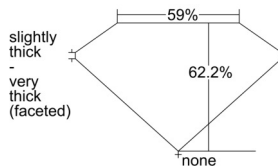

GIA®

FACSIMILE

GIA REPORT 5503364167

Verify this report at GIA.edu

GIA NATURAL DIAMOND DOSSIER®

September 06, 2024
GIA Report Number 5503364167
Shape and Cutting Style ..... Heart Brilliant
Measurements ..... 5.66 x 6.59 x 4.10 mm

GRADING RESULTS

Carat Weight ..... 0.90 carat
Color Grade ..... H
Clarity Grade VS2

ADDITIONAL GRADING INFORMATION

Polish ..... Excellent
Symmetry ..... Very Good
Fluorescence ..... None
Clarity Characteristics ..... Feather, Crystal
Inscription(s): GIA 5503364167

PROPORTIONS

Profile not to actual proportions

GRADING SCALES

GIA COLOR SCALE		GIA CLARITY SCALE	
COLORLESS	D	VERY VERY SLIGHTLY INCLUDED	FLAWLESS
	E		INTERNALLY FLAWLESS
	F		VVS₁
	G		VVS₂
	H		VS₁
	I		VS₂
	J		SI₁
	K		SI₂
	L		I₁
	M		I₂
NEAR COLORLESS	N	SLIGHTLY INCLUDED	I₃
	O		
	P		
	Q		
FAINT	R		
	S		
	T		
	U		
VERT LIGHT	V		
	W		
	X		
	Y		
LIGHT	Z