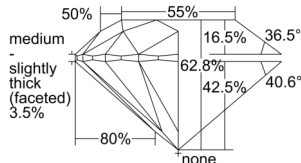

GIA®

FACSIMILE

GIA REPORT 5503364651

Verify this report at GIA.edu

GIA NATURAL DIAMOND DOSSIER®

September 06, 2024
GIA Report Number 5503364651
Shape and Cutting Style ..... Round Brilliant
Measurements ..... 5.83 - 5.86 x 3.67 mm

GRADING RESULTS

Carat Weight ..... 0.78 carat
Color Grade I
Clarity Grade VS2
Cut Grade ..... Excellent

ADDITIONAL GRADING INFORMATION

Polish ..... Excellent
Symmetry ..... Excellent
Fluorescence ..... None
Clarity Characteristics ..... Cloud, Crystal, Feather
Inscription(s): GIA 5503364651

PROPORTIONS

Profile to actual proportions