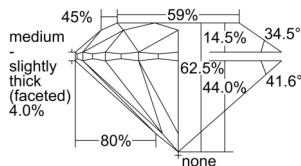

GIA®

FACSIMILE

GIA REPORT 5503365386

Verify this report at GIA.edu

GIA NATURAL DIAMOND DOSSIER®

September 05, 2024
GIA Report Number 5503365386
Shape and Cutting Style ..... Round Brilliant
Measurements ..... 3.72 - 3.75 x 2.34 mm

GRADING RESULTS

Carat Weight ..... 0.20 carat
Color Grade ..... F
Clarity Grade VVS1
Cut Grade ..... Excellent

ADDITIONAL GRADING INFORMATION

Polish ..... Excellent
Symmetry ..... Excellent
Fluorescence ..... None
Clarity Characteristics ..... Pinpoint, Feather
Inscription(s): GIA 5503365386

PROPORTIONS

Profile to actual proportions