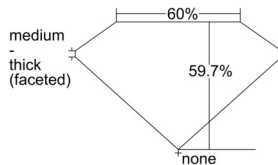

GIA®

FACSIMILE

GIA REPORT 5503372911

Verify this report at GIA.edu

GIA NATURAL DIAMOND DOSSIER®

September 06, 2024
GIA Report Number 5503372911
Shape and Cutting Style ..... Heart Brilliant
Measurements ..... 4.54 x 5.15 x 3.08 mm

GRADING RESULTS

Carat Weight ..... 0.43 carat
Color Grade ..... F
Clarity Grade VS1

ADDITIONAL GRADING INFORMATION

Polish ..... Excellent
Symmetry ..... Excellent
Fluorescence ..... None
Clarity Characteristics ..... Feather, Pinpoint
Inscription(s): GIA 5503372911

PROPORTIONS

Profile not to actual proportions

GRADING SCALES

GIA COLOR SCALE		GIA CLARITY SCALE			
COLORLESS	D	VERY VERY SLIGHTLY INCLUDED	FLAWLESS		
	E		INTERNALLY FLAWLESS		
	F	VERY SLIGHTLY INCLUDED	VVS₁		
	G		VVS₂		
	H		VS₁		
	NEAR COLORLESS	I	SLIGHTLY INCLUDED	VS₂	
		J		SI₁	
		FAINT	K	INCLUDED	SI₂
			L		I₁
			M		I₂
VERT LIGHT	N	LIGHT	I₃		
	O				
	P				
	Q				
	R				
	S				
T	U				
	V				
	W				
	X				
	Y				
Z