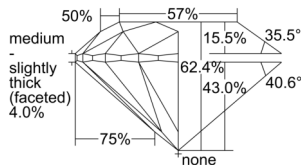

GIA®

FACSIMILE

GIA REPORT 5503376140

Verify this report at GIA.edu

GIA NATURAL DIAMOND DOSSIER®

September 09, 2024
GIA Report Number 5503376140
Shape and Cutting Style ..... Round Brilliant
Measurements ..... 5.03 - 5.06 x 3.15 mm

GRADING RESULTS

Carat Weight ..... 0.50 carat
Color Grade ..... G
Clarity Grade VS2
Cut Grade ..... Excellent

ADDITIONAL GRADING INFORMATION

Polish ..... Excellent
Symmetry ..... Excellent
Fluorescence ..... None
Clarity Characteristics ..... Crystal, Feather
Inscription(s): GIA 5503376140

PROPORTIONS

Profile to actual proportions

GRADING SCALES

GIA COLOR SCALE	GIA CLARITY SCALE	GIA CUT SCALE
D	FLAWLESS	EXCELLENT
E	INTERNALLY FLAWLESS	
F	VVS₁	VERY GOOD
G		
H	VS₁	GOOD
I		
J	VS₂	FAIR
K		
L	SI₁	POOR
M		
N	I₁	
O		
P	I₂	
Q		
R	I₃	
S		
T		
U		
V		
W		
X		
Y		
Z