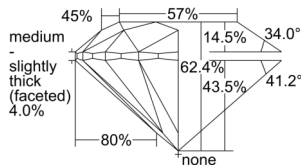

GIA®

FACSIMILE

GIA REPORT 5503377033

Verify this report at GIA.edu

GIA NATURAL DIAMOND DOSSIER®

September 09, 2024
GIA Report Number 5503377033
Shape and Cutting Style ..... Round Brilliant
Measurements ..... 3.73 - 3.74 x 2.33 mm

GRADING RESULTS

Carat Weight ..... 0.20 carat
Color Grade ..... E
Clarity Grade VS2
Cut Grade ..... Excellent

ADDITIONAL GRADING INFORMATION

Polish ..... Excellent
Symmetry ..... Excellent
Fluorescence ..... None
Clarity Characteristics ..... Cloud, Feather
Inscription(s): GIA 5503377033

PROPORTIONS

Profile to actual proportions

GRADING SCALES

GIA COLOR SCALE	GIA CLARITY SCALE	GIA CUT SCALE	
D	FLAWLESS	EXCELLENT	
E	INTERNALLY FLAWLESS		
F		VVS₁	VERY GOOD
G	VVS₂		
H	VS₁	GOOD	
I	VS₂		
J	SI₁	FAIR	
K	SI₂		
L	I₁	POOR	
M	I₂		
N	I₃		
O			
P			
Q			
R			
S			
T			
U			
V			
W			
X			
Y			
Z