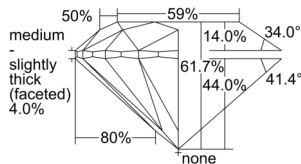

GIA®

FACSIMILE

GIA REPORT 5503385272

Verify this report at GIA.edu

GIA NATURAL DIAMOND DOSSIER®

September 10, 2024
GIA Report Number 5503385272
Shape and Cutting Style ..... Round Brilliant
Measurements ..... 4.50 - 4.53 x 2.79 mm

GRADING RESULTS

Carat Weight ..... 0.35 carat
Color Grade ..... F
Clarity Grade S11
Cut Grade ..... Excellent

ADDITIONAL GRADING INFORMATION

Polish ..... Excellent
Symmetry ..... Excellent
Fluorescence ..... None
Clarity Characteristics ..... Crystal, Feather
Inscription(s): GIA 5503385272

PROPORTIONS

Profile to actual proportions

GRADING SCALES

GIA COLOR SCALE	GIA CLARITY SCALE	GIA CUT SCALE	
D	FLAWLESS	EXCELLENT	
E	INTERNALLY FLAWLESS		
F		VVS₁	VERY GOOD
G	VVS₂		
H	VS₁	GOOD	
I	VS₂		
J	S1₁	FAIR	
K	S1₂		
L	I₁	POOR	
M	I₂		
N	I₃		
O			
P			
Q			
R			
S			
T			
U			
V			
W			
X			
Y			
Z