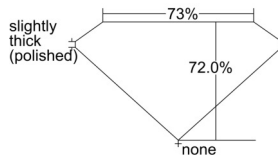

GIA®

FACSIMILE

GIA REPORT 5503388222

Verify this report at GIA.edu

GIA NATURAL DIAMOND DOSSIER®

September 10, 2024
GIA Report Number 5503388222
Shape and Cutting Style ..... Square Modified Brilliant
Measurements ..... 4.41 x 4.39 x 3.16 mm

GRADING RESULTS

Carat Weight ..... 0.51 carat
Color Grade ..... G
Clarity Grade SI1

ADDITIONAL GRADING INFORMATION

Polish ..... Excellent
Symmetry ..... Very Good
Fluorescence ..... Faint
Clarity Characteristics ..... Feather
Inscription(s): GIA 5503388222

PROPORTIONS

Profile not to actual proportions

GRADING SCALES

GIA COLOR SCALE		GIA CLARITY SCALE			
COLORLESS	D	VERY VERY SLIGHTLY INCLUDED	FLAWLESS		
	E		INTERNALLY FLAWLESS		
	F	VERY SLIGHTLY INCLUDED	VVS₁		
	G		VVS₂		
	H		VS₁		
	NEAR COLORLESS	I	SLIGHTLY INCLUDED	VS₂	
		J		SI₁	
		FAINT	K	INCLUDED	SI₂
			L		I₁
			M		I₂
VERT LIGHT	N	LIGHT	I₃		
	O				
	P				
	Q				
	R