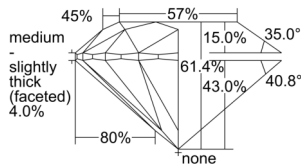

GIA®

FACSIMILE

GIA REPORT 5503393116

Verify this report at GIA.edu

GIA NATURAL DIAMOND DOSSIER®

September 11, 2024
GIA Report Number 5503393116
Shape and Cutting Style ..... Round Brilliant
Measurements ..... 4.44 - 4.47 x 2.74 mm

GRADING RESULTS

Carat Weight ..... 0.33 carat
Color Grade I
Clarity Grade VS1
Cut Grade ..... Excellent

ADDITIONAL GRADING INFORMATION

Polish ..... Excellent
Symmetry ..... Excellent
Fluorescence ..... None
Clarity Characteristics ..... Crystal, Pinpoint, Needle
Inscription(s): GIA 5503393116

PROPORTIONS

Profile to actual proportions

GRADING SCALES

GIA COLOR SCALE	GIA CLARITY SCALE	GIA CUT SCALE	
D	FLAWLESS	EXCELLENT	
E	INTERNALLY FLAWLESS		
F		VVS₁	VERY GOOD
G	VVS₂		
H	VS₁	GOOD	
I	VS₂		
J	SI₁	FAIR	
K	SI₂		
L	I₁	POOR	
M			
N			
O	I₂		
P			
Q	I₃		
R			
S			
T			
U			
V			
W			
X			
Y			
Z