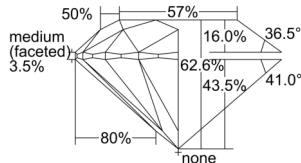

GIA®

FACSIMILE

GIA REPORT 5503395821

Verify this report at GIA.edu

GIA NATURAL DIAMOND DOSSIER®

September 11, 2024
GIA Report Number 5503395821
Shape and Cutting Style ..... Round Brilliant
Measurements ..... 5.08 - 5.13 x 3.20 mm

GRADING RESULTS

Carat Weight ..... 0.51 carat
Color Grade ..... K
Clarity Grade S11
Cut Grade ..... Excellent

ADDITIONAL GRADING INFORMATION

Polish ..... Excellent
Symmetry ..... Excellent
Fluorescence ..... None
Clarity Characteristics ..... Crystal
Inscription(s): GIA 5503395821

PROPORTIONS

Profile to actual proportions