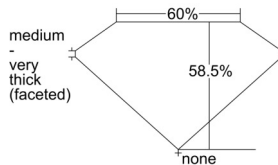

GIA®

FACSIMILE

GIA REPORT 5503404404

Verify this report at GIA.edu

GIA NATURAL DIAMOND DOSSIER®

September 12, 2024
GIA Report Number 5503404404
Shape and Cutting Style ..... Heart Brilliant
Measurements ..... 4.56 x 5.15 x 3.02 mm

GRADING RESULTS

Carat Weight ..... 0.42 carat
Color Grade ..... D
Clarity Grade SI1

ADDITIONAL GRADING INFORMATION

Polish ..... Excellent
Symmetry ..... Very Good
Fluorescence ..... Faint
Clarity Characteristics ..... Feather, Crystal
Inscription(s): GIA 5503404404

PROPORTIONS

Profile not to actual proportions

GRADING SCALES

GIA COLOR SCALE		GIA CLARITY SCALE			
COLORLESS	D	VERY VERY SLIGHTLY INCLUDED	FLAWLESS		
	E		INTERNALLY FLAWLESS		
	F		VVS₁		
	G		VVS₂		
	NEAR COLORLESS		H	VERY SLIGHTLY INCLUDED	VS₁
			I		VS₂
	FAINT		J	SLIGHTLY INCLUDED	SI₁
			K		SI₂
			L		I₁
			M		I₂
N		I₃			
VERT LIGHT		O	INCLUDED		
		P			
		Q			
	R				
	S				
	T				
LIGHT	U				
	V				
	W				
	X				
Y					
Z