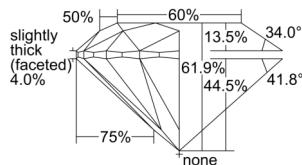

GIA®

FACSIMILE

GIA REPORT 5503405142

Verify this report at GIA.edu

GIA NATURAL DIAMOND DOSSIER®

September 11, 2024
GIA Report Number 5503405142
Shape and Cutting Style ..... Round Brilliant
Measurements ..... 5.22 - 5.26 x 3.24 mm

GRADING RESULTS

Carat Weight ..... 0.55 carat
Color Grade ..... H
Clarity Grade VS2
Cut Grade ..... Excellent

ADDITIONAL GRADING INFORMATION

Polish ..... Excellent
Symmetry ..... Excellent
Fluorescence ..... None
Clarity Characteristics ..... Crystal, Feather
Inscription(s): GIA 5503405142

PROPORTIONS

Profile to actual proportions