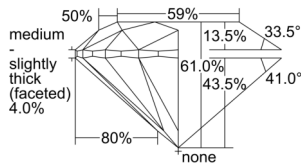

GIA®

FACSIMILE

GIA REPORT 5503407034

Verify this report at GIA.edu

GIA NATURAL DIAMOND DOSSIER®

September 12, 2024
GIA Report Number 5503407034
Shape and Cutting Style ..... Round Brilliant
Measurements ..... 3.93 - 3.95 x 2.40 mm

GRADING RESULTS

Carat Weight ..... 0.23 carat
Color Grade ..... E
Clarity Grade VS1
Cut Grade ..... Excellent

ADDITIONAL GRADING INFORMATION

Polish ..... Excellent
Symmetry ..... Excellent
Fluorescence ..... None
Clarity Characteristics ..... Cloud, Feather, Pinpoint
Inscription(s): GIA 5503407034

PROPORTIONS

Profile to actual proportions

GRADING SCALES

GIA COLOR SCALE	GIA CLARITY SCALE	GIA CUT SCALE	
D	FLAWLESS	EXCELLENT	
E	INTERNALLY FLAWLESS		
F		VVS₁	VERY GOOD
G	VVS₂		
H	VS₁	GOOD	
I	VS₂		
J	SI₁	FAIR	
K	SI₂		
L	I₁	POOR	
M	I₂		
N	I₃		
O			
P			
Q			
R			
S			
T			
U			
V			
W			
X			
Y			
Z