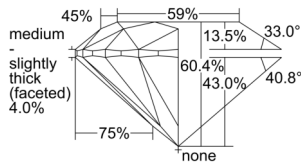

GIA®

FACSIMILE

GIA REPORT 5503410182

Verify this report at GIA.edu

GIA NATURAL DIAMOND DOSSIER®

September 12, 2024
GIA Report Number 5503410182
Shape and Cutting Style ..... Round Brilliant
Measurements ..... 5.44 - 5.47 x 3.30 mm

GRADING RESULTS

Carat Weight ..... 0.60 carat
Color Grade I
Clarity Grade S11
Cut Grade ..... Excellent

ADDITIONAL GRADING INFORMATION

Polish ..... Excellent
Symmetry ..... Excellent
Fluorescence ..... None
Clarity Characteristics ..... Crystal, Cloud
Inscription(s): GIA 5503410182

PROPORTIONS

Profile to actual proportions

GRADING SCALES

GIA COLOR SCALE	GIA CLARITY SCALE	GIA CUT SCALE	
D	FLAWLESS	EXCELLENT	
E	INTERNALLY FLAWLESS		
F		VVS₁	VERY GOOD
G	VVS₂		
H	VS₁	GOOD	
I	VS₂		
J	S1₁	FAIR	
K	S1₂		
L	I₁	POOR	
M	I₂		
N	I₃		
O			
P			
Q			
R			
S			
T			
U			
V			
W			
X			
Y			
Z