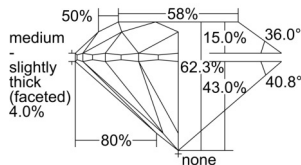

GIA®

FACSIMILE

GIA REPORT 5503411666

Verify this report at GIA.edu

GIA NATURAL DIAMOND DOSSIER®

September 12, 2024
GIA Report Number 5503411666
Shape and Cutting Style ..... Round Brilliant
Measurements ..... 6.13 - 6.16 x 3.83 mm

GRADING RESULTS

Carat Weight ..... 0.90 carat
Color Grade I
Clarity Grade VS1
Cut Grade ..... Excellent

ADDITIONAL GRADING INFORMATION

Polish ..... Excellent
Symmetry ..... Excellent
Fluorescence ..... Strong Blue
Clarity Characteristics..... Crystal, Feather, Cloud, Pinpoint
Inscription(s): GIA 5503411666

PROPORTIONS

Profile to actual proportions

GRADING SCALES

GIA COLOR SCALE	GIA CLARITY SCALE	GIA CUT SCALE	
D	FLAWLESS	EXCELLENT	
E	INTERNALLY FLAWLESS		
F		VVS₁	VERY GOOD
G	VVS₂		
H	VS₁	GOOD	
I	VS₂		
J	SI₁	FAIR	
K	SI₂		
L	I₁	POOR	
M			
N	I₂		
O			
P	I₃		
Q			
R			
S			
T			
U			
V			
W			
X			
Y			
Z