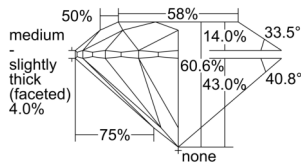

GIA®

FACSIMILE

GIA REPORT 5503412761

Verify this report at GIA.edu

GIA NATURAL DIAMOND DOSSIER®

September 13, 2024
GIA Report Number 5503412761
Shape and Cutting Style ..... Round Brilliant
Measurements ..... 5.32 - 5.34 x 3.23 mm

GRADING RESULTS

Carat Weight ..... 0.56 carat
Color Grade ..... K
Clarity Grade VS1
Cut Grade ..... Excellent

ADDITIONAL GRADING INFORMATION

Polish ..... Excellent
Symmetry ..... Excellent
Fluorescence ..... None
Clarity Characteristics..... Crystal, Pinpoint, Indented Natural
Inspection(s): GIA 5503412761

PROPORTIONS

Profile to actual proportions

GRADING SCALES

GIA COLOR SCALE

COLORESS	D
	E
	F
	G
	H
	I
	J
NEAR COLORESS	K
	L
FLAINT	M
	N
	O
	P
VERY LIGHT	Q
	R
	S
	T
	U
	V
	W
	X
	Y
LIGHT	Z

GIA CLARITY SCALE

VERY VERY SLIGHTLY INCLUDED	FLAWLESS
	INTERNALLY FLAWLESS
VERY SLIGHTLY INCLUDED	VVS₁
	VVS₂
SLIGHTLY INCLUDED	VS₁
	VS₂
INCLUDED	SI₁
	SI₂
	I₁
	I₂
	I₃

GIA CUT SCALE

EXCELLENT
VERY GOOD
GOOD
FAIR
POOR