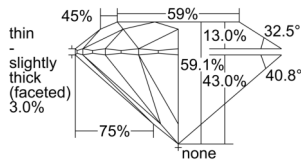

GIA®

FACSIMILE

GIA REPORT 5503414789

Verify this report at GIA.edu

GIA NATURAL DIAMOND DOSSIER®

September 12, 2024
GIA Report Number 5503414789
Shape and Cutting Style ..... Round Brilliant
Measurements ..... 5.18 - 5.20 x 3.07 mm

GRADING RESULTS

Carat Weight ..... 0.50 carat
Color Grade ..... D
Clarity Grade VS1
Cut Grade ..... Excellent

ADDITIONAL GRADING INFORMATION

Polish ..... Excellent
Symmetry ..... Excellent
Fluorescence ..... None
Clarity Characteristics ..... Crystal, Cloud, Pinpoint
Inscription(s): GIA 5503414789

PROPORTIONS

Profile to actual proportions

GRADING SCALES

GIA COLOR SCALE	GIA CLARITY SCALE	GIA CUT SCALE	
D	FLAWLESS	EXCELLENT	
E	INTERNALLY FLAWLESS		
F		VVS₁	VERY GOOD
G	VVS₂		
H	VS₁	GOOD	
I	VS₂		
J	SI₁	FAIR	
K	SI₂		
L	I₁	POOR	
M	I₂		
N	I₃		
O			
P			
Q			
R			
S			
T			
U			
V			
W			
X			
Y			
Z