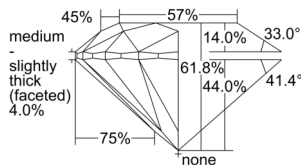

GIA®

FACSIMILE

GIA REPORT 5503418595

Verify this report at GIA.edu

GIA NATURAL DIAMOND DOSSIER®

September 18, 2024
GIA Report Number 5503418595
Shape and Cutting Style ..... Round Brilliant
Measurements ..... 4.29 - 4.31 x 2.66 mm

GRADING RESULTS

Carat Weight ..... 0.30 carat
Color Grade ..... H
Clarity Grade VS1
Cut Grade ..... Excellent

ADDITIONAL GRADING INFORMATION

Polish ..... Excellent
Symmetry ..... Excellent
Fluorescence ..... Faint
Clarity Characteristics..... Cloud, Crystal, Feather, Pinpoint
Inscription(s): GIA 5503418595

PROPORTIONS

Profile to actual proportions