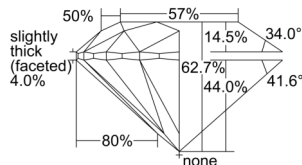

GIA®

FACSIMILE

GIA REPORT 5503418688

Verify this report at GIA.edu

GIA NATURAL DIAMOND DOSSIER®

September 18, 2024
GIA Report Number 5503418688
Shape and Cutting Style ..... Round Brilliant
Measurements ..... 4.29 - 4.30 x 2.70 mm

GRADING RESULTS

Carat Weight ..... 0.30 carat
Color Grade I
Clarity Grade VS1
Cut Grade ..... Excellent

ADDITIONAL GRADING INFORMATION

Polish ..... Excellent
Symmetry ..... Excellent
Fluorescence ..... Faint
Clarity Characteristics ..... Needle, Pinpoint
Inscription(s): GIA 5503418688

PROPORTIONS

Profile to actual proportions

GRADING SCALES

GIA COLOR SCALE	GIA CLARITY SCALE	GIA CUT SCALE	
D	FLAWLESS	EXCELLENT	
E	INTERNALLY FLAWLESS		
F		VVS₁	VERY GOOD
G	VVS₂		
H	VS₁	GOOD	
I	VS₂		
J	SI₁	FAIR	
K	SI₂		
L	I₁	POOR	
M	I₂		
N	I₃		
O			
P			
Q			
R			
S			
T			
U			
V			
W			
X			
Y			
Z