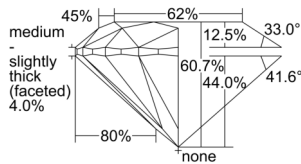

GIA®

FACSIMILE

GIA REPORT 5503423218

Verify this report at GIA.edu

GIA NATURAL DIAMOND DOSSIER®

September 16, 2024
GIA Report Number 5503423218
Shape and Cutting Style ..... Round Brilliant
Measurements ..... 5.16 - 5.20 x 3.14 mm

GRADING RESULTS

Carat Weight ..... 0.52 carat
Color Grade ..... E
Clarity Grade VS2
Cut Grade ..... Excellent

ADDITIONAL GRADING INFORMATION

Polish ..... Excellent
Symmetry ..... Excellent
Fluorescence ..... Faint
Clarity Characteristics ..... Cloud, Crystal
Inscription(s): GIA 5503423218

PROPORTIONS

Profile to actual proportions

GRADING SCALES

GIA COLOR SCALE	GIA CLARITY SCALE	GIA CUT SCALE	
D	FLAWLESS	EXCELLENT	
E	INTERNALLY FLAWLESS		
F		VVS₁	VERY GOOD
G	VVS₂		
H	VS₁	GOOD	
I	VS₂		
J	SI₁	FAIR	
K	SI₂		
L	I₁	POOR	
M	I₂		
N	I₃		
O			
P			
Q			
R			
S			
T			
U			
V			
W			
X			
Y			
Z