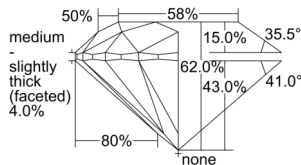

GIA®

FACSIMILE

GIA REPORT 5503423762

Verify this report at GIA.edu

GIA NATURAL DIAMOND DOSSIER®

September 16, 2024
GIA Report Number 5503423762
Shape and Cutting Style ..... Round Brilliant
Measurements ..... 3.63 - 3.65 x 2.26 mm

GRADING RESULTS

Carat Weight ..... 0.18 carat
Color Grade ..... F
Clarity Grade VS2
Cut Grade ..... Excellent

ADDITIONAL GRADING INFORMATION

Polish ..... Excellent
Symmetry ..... Excellent
Fluorescence ..... None
Clarity Characteristics ..... Cloud, Feather
Inscription(s): GIA 5503423762

PROPORTIONS

Profile to actual proportions

GRADING SCALES

GIA COLOR SCALE	GIA CLARITY SCALE	GIA CUT SCALE	
D	FLAWLESS	EXCELLENT	
E	INTERNALLY FLAWLESS		
F		VVS₁	VERY GOOD
G	VVS₂		
H	VS₁	GOOD	
I	VS₂		
J	SI₁	FAIR	
K	SI₂		
L	I₁	POOR	
M	I₂		
N	I₃		
O			
P			
Q			
R			
S			
T			
U			
V			
W			
X			
Y			
Z