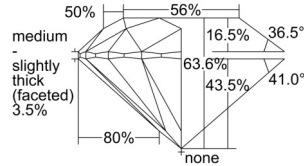

GIA®

FACSIMILE

GIA REPORT 5503426211

Verify this report at GIA.edu

GIA NATURAL DIAMOND DOSSIER®

September 16, 2024
GIA Report Number 5503426211
Shape and Cutting Style ..... Round Brilliant
Measurements ..... 5.33 - 5.37 x 3.40 mm

GRADING RESULTS

Carat Weight ..... 0.60 carat
Color Grade ..... K
Clarity Grade S11
Cut Grade ..... Excellent

ADDITIONAL GRADING INFORMATION

Polish ..... Excellent
Symmetry ..... Excellent
Fluorescence ..... Faint
Clarity Characteristics ..... Cloud, Crystal, Feather
Inscription(s): GIA 5503426211

PROPORTIONS

Profile to actual proportions