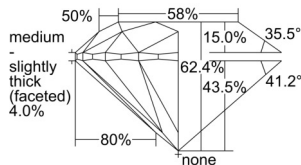

GIA®

FACSIMILE

GIA REPORT 5503427898

Verify this report at GIA.edu

GIA NATURAL DIAMOND DOSSIER®

September 16, 2024
GIA Report Number 5503427898
Shape and Cutting Style ..... Round Brilliant
Measurements ..... 4.72 - 4.75 x 2.95 mm

GRADING RESULTS

Carat Weight ..... 0.41 carat
Color Grade ..... F
Clarity Grade S11
Cut Grade ..... Excellent

ADDITIONAL GRADING INFORMATION

Polish ..... Excellent
Symmetry ..... Excellent
Fluorescence ..... None
Clarity Characteristics ..... Crystal, Cloud
Inscription(s): GIA 5503427898

PROPORTIONS

Profile to actual proportions

GRADING SCALES

GIA COLOR SCALE	GIA CLARITY SCALE	GIA CUT SCALE	
D	FLAWLESS	EXCELLENT	
E	INTERNALLY FLAWLESS		
F		VVS₁	VERY GOOD
G	VVS₂		
H	VS₁	GOOD	
I	VS₂		
J	S1₁	FAIR	
K	S1₂		
L	I₁	POOR	
M	I₂		
N	I₃		
O			
P			
Q			
R			
S			
T			
U			
V			
W			
X			
Y			
Z