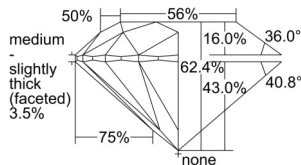

GIA®

FACSIMILE

GIA REPORT 5503438321

Verify this report at GIA.edu

GIA NATURAL DIAMOND DOSSIER®

September 18, 2024
GIA Report Number 5503438321
Shape and Cutting Style ..... Round Brilliant
Measurements ..... 5.04 - 5.09 x 3.16 mm

GRADING RESULTS

Carat Weight ..... 0.50 carat
Color Grade ..... F
Clarity Grade VS1
Cut Grade ..... Excellent

ADDITIONAL GRADING INFORMATION

Polish ..... Excellent
Symmetry ..... Excellent
Fluorescence ..... None
Clarity Characteristics ..... Cloud
Inscription(s): GIA 5503438321

PROPORTIONS

Profile to actual proportions