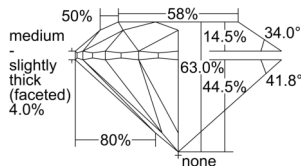

GIA®

FACSIMILE

GIA REPORT 5503438581

Verify this report at GIA.edu

GIA NATURAL DIAMOND DOSSIER®

September 17, 2024
GIA Report Number 5503438581
Shape and Cutting Style ..... Round Brilliant
Measurements ..... 5.36 - 5.38 x 3.39 mm

GRADING RESULTS

Carat Weight ..... 0.60 carat
Color Grade ..... E
Clarity Grade VS2
Cut Grade ..... Excellent

ADDITIONAL GRADING INFORMATION

Polish ..... Excellent
Symmetry ..... Excellent
Fluorescence ..... None
Clarity Characteristics ..... Feather, Cloud
Inscription(s): GIA 5503438581

PROPORTIONS

Profile to actual proportions

GRADING SCALES

GIA COLOR SCALE

COLOREDNESS	D
	E
	F
	G
	H
	I
	J
NEAR COLORLESS	K
	L
Faint	M
	N
	O
	P
Very Light	Q
	R
	S
	T
	U
	V
Light	W
	X
	Y
	Z

GIA CLARITY SCALE

VERY VERY SLIGHTLY INCLUDED	FLAWLESS
	INTERNALLY FLAWLESS
VERY SLIGHTLY INCLUDED	VVS₁
	VVS₂
SLIGHTLY INCLUDED	VS₁
	VS₂
INCLUDED	SI₁
	SI₂
	I₁
	I₂
	I₃

GIA CUT SCALE

EXCELLENT
VERY GOOD
GOOD
FAIR
POOR