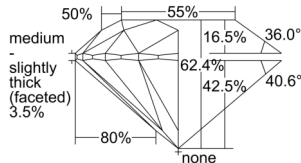

GIA®

FACSIMILE

GIA REPORT 5503446866

Verify this report at GIA.edu

GIA NATURAL DIAMOND DOSSIER®

September 19, 2024
GIA Report Number 5503446866
Shape and Cutting Style ..... Round Brilliant
Measurements ..... 4.49 - 4.53 x 2.81 mm

GRADING RESULTS

Carat Weight ..... 0.35 carat
Color Grade ..... E
Clarity Grade S11
Cut Grade ..... Excellent

ADDITIONAL GRADING INFORMATION

Polish ..... Excellent
Symmetry ..... Excellent
Fluorescence ..... None
Clarity Characteristics ..... Crystal, Feather, Cloud
Inscription(s): GIA 5503446866

PROPORTIONS

Profile to actual proportions

GRADING SCALES

GIA COLOR SCALE	GIA CLARITY SCALE	GIA CUT SCALE
D	FLAWLESS	EXCELLENT
E	FLAWLESS	
F	INTERNALLY FLAWLESS	VERY GOOD
G	FLAWLESS	
H	VVS₁	GOOD
I	VVS₂	
J	VS₁	FAIR
K	VS₂	
L	S1₁	POOR
M	S1₂	
N	I₁	
O	I₂	
P	I₃	
Q		
R		
S		
T		
U		
V		
W		
X		
Y		
Z