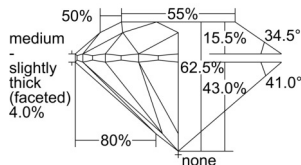

GIA®

FACSIMILE

GIA REPORT 5503447028

Verify this report at GIA.edu

GIA NATURAL DIAMOND DOSSIER®

September 19, 2024
GIA Report Number 5503447028
Shape and Cutting Style ..... Round Brilliant
Measurements ..... 4.27 - 4.30 x 2.68 mm

GRADING RESULTS

Carat Weight ..... 0.30 carat
Color Grade ..... D
Clarity Grade VS1
Cut Grade ..... Excellent

ADDITIONAL GRADING INFORMATION

Polish ..... Excellent
Symmetry ..... Excellent
Fluorescence ..... None
Clarity Characteristics ..... Crystal, Needle, Cloud, Pinpoint
Inscription(s): GIA 5503447028

PROPORTIONS

Profile to actual proportions

GRADING SCALES

GIA COLOR SCALE	GIA CLARITY SCALE	GIA CUT SCALE	
D	FLAWLESS	EXCELLENT	
E	INTERNALLY FLAWLESS		
F		VVS₁	VERY GOOD
G	VVS₂		
H	VS₁	GOOD	
I	VS₂		
J	SI₁	FAIR	
K	SI₂		
L	I₁	POOR	
M			
N			
O	I₂		
P			
Q			
R	I₃		
S			
T			
U			
V			
W			
X			
Y			
Z