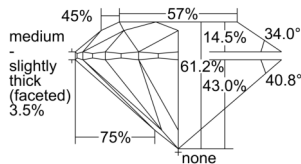

GIA®

FACSIMILE

GIA REPORT 5503450011

Verify this report at GIA.edu

GIA NATURAL DIAMOND DOSSIER®

September 19, 2024
GIA Report Number 5503450011
Shape and Cutting Style ..... Round Brilliant
Measurements ..... 4.79 - 4.82 x 2.94 mm

GRADING RESULTS

Carat Weight ..... 0.41 carat
Color Grade ..... F
Clarity Grade VS1
Cut Grade ..... Excellent

ADDITIONAL GRADING INFORMATION

Polish ..... Very Good
Symmetry ..... Excellent
Fluorescence ..... None
Clarity Characteristics ..... Crystal, Cloud, Pinpoint
Inscription(s): GIA 5503450011

PROPORTIONS

Profile to actual proportions

GRADING SCALES

GIA COLOR SCALE	GIA CLARITY SCALE	GIA CUT SCALE	
D	FLAWLESS	EXCELLENT	
E	INTERNALLY FLAWLESS		
F		VVS₁	VERY GOOD
G	VVS₂		
H	VS₁	GOOD	
I	VS₂		
J	SI₁	FAIR	
K	SI₂		
L	I₁	POOR	
M			
N			
O	I₂		
P			
Q			
R	I₃		
S			
T			
U			
V			
W			
X			
Y			
Z