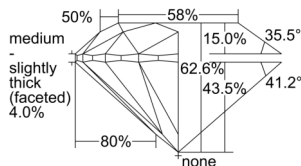

GIA®

FACSIMILE

GIA REPORT 5503455986

Verify this report at GIA.edu

GIA NATURAL DIAMOND DOSSIER®

September 23, 2024
GIA Report Number 5503455986
Shape and Cutting Style ..... Round Brilliant
Measurements ..... 5.05 - 5.07 x 3.16 mm

GRADING RESULTS

Carat Weight ..... 0.50 carat
Color Grade ..... G
Clarity Grade S11
Cut Grade ..... Excellent

ADDITIONAL GRADING INFORMATION

Polish ..... Excellent
Symmetry ..... Excellent
Fluorescence ..... None
Clarity Characteristics ..... Crystal, Feather
Inscription(s): GIA 5503455986

PROPORTIONS

Profile to actual proportions

GRADING SCALES

GIA COLOR SCALE	GIA CLARITY SCALE	GIA CUT SCALE	
D	FLAWLESS	EXCELLENT	
E	INTERNALLY FLAWLESS		
F		VVS₁	VERY GOOD
G	VVS₂		
H	VS₁	GOOD	
I	VS₂		
J	S1₁	FAIR	
K	S1₂		
L	I₁	POOR	
M	I₂		
N	I₃		
O			
P			
Q			
R			
S			
T			
U			
V			
W			
X			
Y			
Z