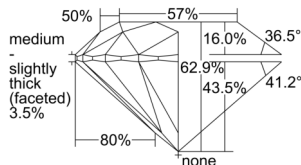

GIA®

FACSIMILE

GIA REPORT 5503456788

Verify this report at GIA.edu

GIA NATURAL DIAMOND DOSSIER®

September 19, 2024
GIA Report Number 5503456788
Shape and Cutting Style ..... Round Brilliant
Measurements ..... 4.60 - 4.64 x 2.90 mm

GRADING RESULTS

Carat Weight ..... 0.38 carat
Color Grade ..... G
Clarity Grade S11
Cut Grade ..... Excellent

ADDITIONAL GRADING INFORMATION

Polish ..... Excellent
Symmetry ..... Excellent
Fluorescence ..... Faint
Clarity Characteristics ..... Crystal, Cloud
Inscription(s): GIA 5503456788

PROPORTIONS

Profile to actual proportions

GRADING SCALES

GIA COLOR SCALE	GIA CLARITY SCALE	GIA CUT SCALE	
D	FLAWLESS	EXCELLENT	
E	INTERNALLY FLAWLESS		
F		VVS₁	VERY GOOD
G	VVS₂		
H	VS₁	GOOD	
I	VS₂		
J	S1₁	FAIR	
K	S1₂		
L	I₁	POOR	
M	I₂		
N	I₃		
O			
P			
Q			
R			
S			
T			
U			
V			
W			
X			
Y			
Z