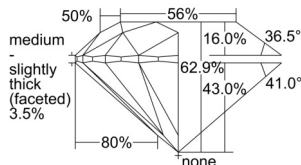

GIA®

FACSIMILE

GIA REPORT 5503460873

Verify this report at GIA.edu

GIA NATURAL DIAMOND DOSSIER®

September 20, 2024
GIA Report Number 5503460873
Shape and Cutting Style ..... Round Brilliant
Measurements ..... 4.69 - 4.72 x 2.96 mm

GRADING RESULTS

Carat Weight ..... 0.40 carat
Color Grade ..... G
Clarity Grade S11
Cut Grade ..... Excellent

ADDITIONAL GRADING INFORMATION

Polish ..... Excellent
Symmetry ..... Excellent
Fluorescence ..... None
Clarity Characteristics ..... Feather
Inscription(s): GIA 5503460873

PROPORTIONS

Profile to actual proportions

GRADING SCALES

GIA COLOR SCALE	GIA CLARITY SCALE	GIA CUT SCALE
D	FLAWLESS	EXCELLENT
E	INTERNALLY FLAWLESS	
F	VVS₁	VERY GOOD
G		
H	VVS₂	GOOD
I	VS₁	
J	VS₂	FAIR
K	S1₁	
L	S1₂	POOR
M	I₁	
N	I₂	
O	I₃	
P		
Q		
R		
S		
T		
U		
V		
W		
X		
Y		
Z