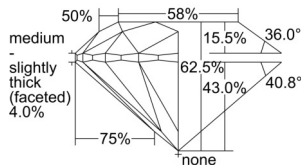

GIA®

FACSIMILE

GIA REPORT 5503466716

Verify this report at GIA.edu

GIA NATURAL DIAMOND DOSSIER®

September 23, 2024
GIA Report Number 5503466716
Shape and Cutting Style ..... Round Brilliant
Measurements ..... 4.65 - 4.69 x 2.92 mm

GRADING RESULTS

Carat Weight ..... 0.40 carat
Color Grade ..... E
Clarity Grade VS1
Cut Grade ..... Excellent

ADDITIONAL GRADING INFORMATION

Polish ..... Excellent
Symmetry ..... Very Good
Fluorescence ..... None
Clarity Characteristics..... Crystal, Pinpoint, Indented Natural
Inscription(s): GIA 5503466716

PROPORTIONS

Profile to actual proportions

GRADING SCALES

GIA COLOR SCALE	GIA CLARITY SCALE	GIA CUT SCALE
D	FLAWLESS	EXCELLENT
E	FLAWLESS	
F	INTERNALLY FLAWLESS	VERY GOOD
G	FLAWLESS	
H	VVS₁	GOOD
I	VVS₂	
J	VS₁	FAIR
K	VS₂	
L	SI₁	POOR
M	SI₂	
N	I₁	
O	I₂	
P	I₃	
Q		
R		
S		
T		
U		
V		
W		
X		
Y		
Z