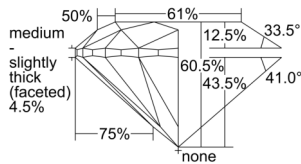

GIA®

FACSIMILE

GIA REPORT 5503473031

Verify this report at GIA.edu

GIA NATURAL DIAMOND DOSSIER®

September 24, 2024
GIA Report Number 5503473031
Shape and Cutting Style ..... Round Brilliant
Measurements ..... 4.30 - 4.32 x 2.61 mm

GRADING RESULTS

Carat Weight ..... 0.30 carat
Color Grade ..... F
Clarity Grade VS1
Cut Grade ..... Excellent

ADDITIONAL GRADING INFORMATION

Polish ..... Excellent
Symmetry ..... Excellent
Fluorescence ..... None
Clarity Characteristics ..... Cloud, Needle, Pinpoint
Inscription(s): GIA 5503473031

PROPORTIONS

Profile to actual proportions

GRADING SCALES

GIA COLOR SCALE	GIA CLARITY SCALE	GIA CUT SCALE	
D	FLAWLESS	EXCELLENT	
E	INTERNALLY FLAWLESS		
F		VVS₁	VERY GOOD
G	VVS₂		
H	VS₁	GOOD	
I	VS₂		
J	SI₁	FAIR	
K	SI₂		
L	I₁	POOR	
M	I₂		
N	I₃		
O			
P			
Q			
R			
S			
T			
U			
V			
W			
X			
Y			
Z