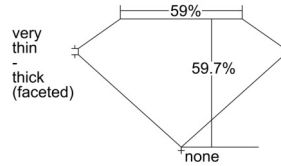

GIA®

FACSIMILE

GIA REPORT 5503478499

Verify this report at GIA.edu

GIA NATURAL DIAMOND DOSSIER®

September 24, 2024
GIA Report Number 5503478499
Shape and Cutting Style ..... Heart Brilliant
Measurements ..... 4.45 x 5.23 x 3.13 mm

GRADING RESULTS

Carat Weight ..... 0.41 carat
Color Grade ..... D
Clarity Grade SI1

ADDITIONAL GRADING INFORMATION

Polish ..... Excellent
Symmetry ..... Very Good
Fluorescence ..... None
Clarity Characteristics ..... Crystal, Feather
Inscription(s): GIA 5503478499

PROPORTIONS

Profile not to actual proportions

GRADING SCALES

GIA COLOR SCALE		GIA CLARITY SCALE			
COLORLESS	D	VERY VERY SLIGHTLY INCLUDED	FLAWLESS		
	E		INTERNALLY FLAWLESS		
	F		VVS₁		
	G		VVS₂		
	NEAR COLORLESS	H	VERY SLIGHTLY INCLUDED	VS₁	
		I		VS₂	
		FAINT	J	SLIGHTLY INCLUDED	SI₁
			K		SI₂
	L		I₁		
	VERT LIGHT		M	INCLUDED	I₂
N			I₃		
O					
P					
LIGHT	Q				
	R				
	S				
	T				
	U				
	Z