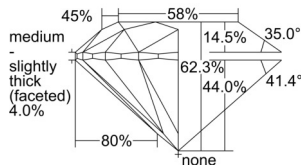

GIA®

FACSIMILE

GIA REPORT 5503482284

Verify this report at GIA.edu

GIA NATURAL DIAMOND DOSSIER®

September 24, 2024
GIA Report Number 5503482284
Shape and Cutting Style ..... Round Brilliant
Measurements ..... 5.08 - 5.10 x 3.17 mm

GRADING RESULTS

Carat Weight ..... 0.50 carat
Color Grade I
Clarity Grade VVS1
Cut Grade ..... Excellent

ADDITIONAL GRADING INFORMATION

Polish ..... Excellent
Symmetry ..... Excellent
Fluorescence ..... None
Clarity Characteristics ..... Pinpoint
Inscription(s): GIA 5503482284

PROPORTIONS

Profile to actual proportions

GRADING SCALES

GIA COLOR SCALE	GIA CLARITY SCALE	GIA CUT SCALE	
D	FLAWLESS	EXCELLENT	
E	INTERNALLY FLAWLESS		
F		VVS₁	VERY GOOD
G	VVS₂		
H	VS₁	GOOD	
I	VS₂		
J	SI₁	FAIR	
K	SI₂		
L	I₁	POOR	
M			
N	I₂		
O			
P	I₃		
Q			
R			
S			
T			
U			
V			
W			
X			
Y			
Z