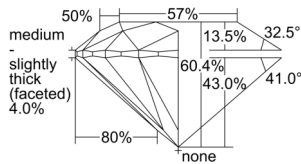

GIA®

FACSIMILE

GIA REPORT 5503482358

Verify this report at GIA.edu

GIA NATURAL DIAMOND DOSSIER®

September 24, 2024
GIA Report Number 5503482358
Shape and Cutting Style ..... Round Brilliant
Measurements ..... 3.77 - 3.79 x 2.29 mm

GRADING RESULTS

Carat Weight ..... 0.20 carat
Color Grade ..... E
Clarity Grade VS2
Cut Grade ..... Excellent

ADDITIONAL GRADING INFORMATION

Polish ..... Excellent
Symmetry ..... Excellent
Fluorescence ..... None
Clarity Characteristics ..... Cloud, Crystal
Inscription(s): GIA 5503482358

PROPORTIONS

Profile to actual proportions

GRADING SCALES

GIA COLOR SCALE	GIA CLARITY SCALE	GIA CUT SCALE	
D	FLAWLESS	EXCELLENT	
E	INTERNALLY FLAWLESS		
F		VVS₁	VERY GOOD
G	VVS₂		
H	VS₁	GOOD	
I	VS₂		
J	SI₁	FAIR	
K	SI₂		
L	I₁	POOR	
M	I₂		
N	I₃		
O			
P			
Q			
R			
S			
T			
U			
V			
W			
X			
Y			
Z