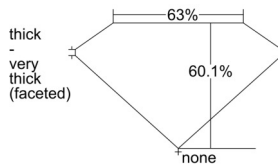

GIA®

FACSIMILE

GIA REPORT 5503507914

Verify this report at GIA.edu

GIA NATURAL DIAMOND DOSSIER®

September 27, 2024
GIA Report Number 5503507914
Shape and Cutting Style ..... Pear Brilliant
Measurements ..... 7.16 x 4.36 x 2.62 mm

GRADING RESULTS

Carat Weight ..... 0.50 carat
Color Grade ..... E
Clarity Grade SI1

ADDITIONAL GRADING INFORMATION

Polish ..... Excellent
Symmetry ..... Very Good
Fluorescence ..... None
Clarity Characteristics ..... Crystal
Inscription(s): GIA 5503507914

PROPORTIONS

Profile not to actual proportions

GRADING SCALES

GIA COLOR SCALE		GIA CLARITY SCALE			
COLORLESS	D	VERY VERY SLIGHTLY INCLUDED	FLAWLESS		
	E		INTERNALLY FLAWLESS		
	F	VERY SLIGHTLY INCLUDED	VVS₁		
	G		VVS₂		
	H		VS₁		
	NEAR COLORLESS	I	SLIGHTLY INCLUDED	VS₂	
		J		SI₁	
		FAINT	K	INCLUDED	SI₂
			L		I₁
			M		I₂
VERT LIGHT	N	LIGHT	I₃		
	O				
	P				
	Q				
	R